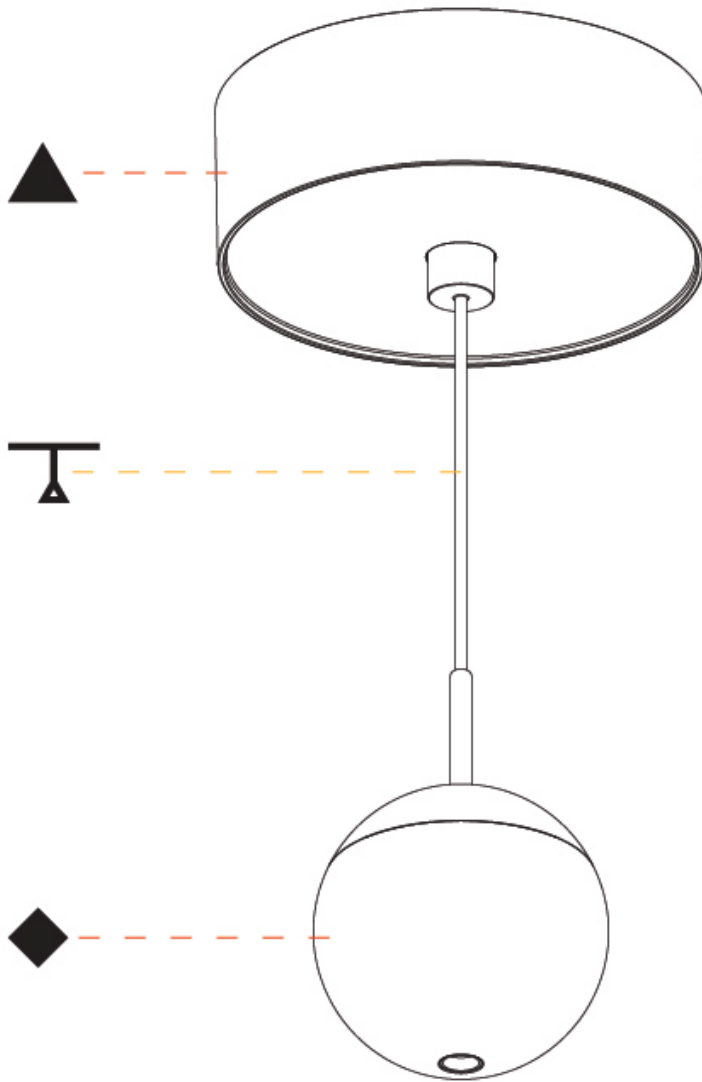

SNOOKER MONOPOINT SURFACE CANOPY SUSPENSION

A30827-

PROJECT
TYPE
SPECIFIER
QUANTITY
DATE

A